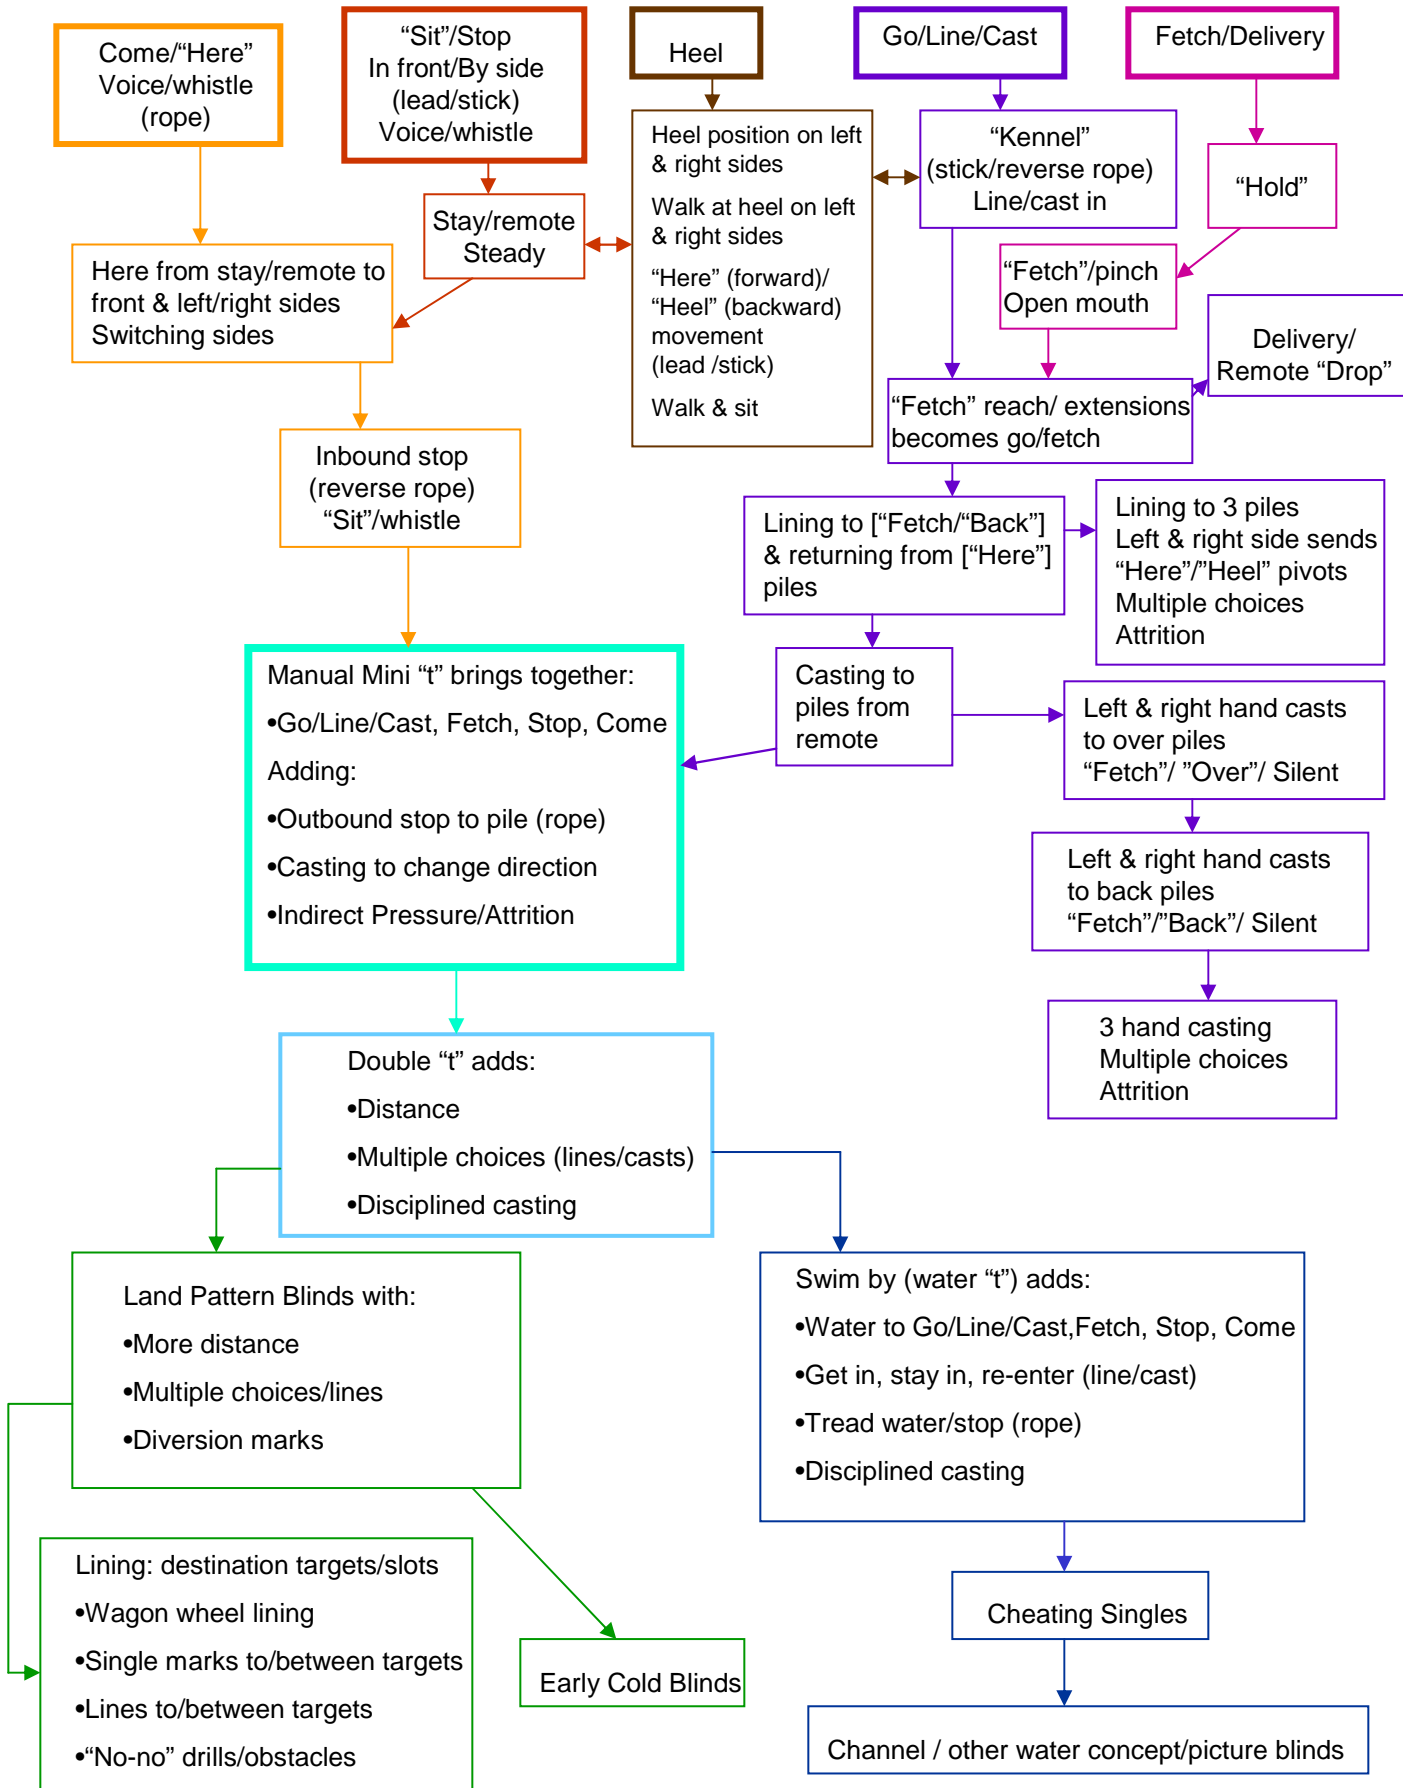

Manual tools: choke collar/long rope/lead/stick/dummy E collar

## A Dog's Hard Wiring to Retrieve with Handling

Manual tools: choke collar/long rope/lead/stick/dummy E collar

# A Dog's Hard Wiring to Retrieve with Handling/Applying E Collar